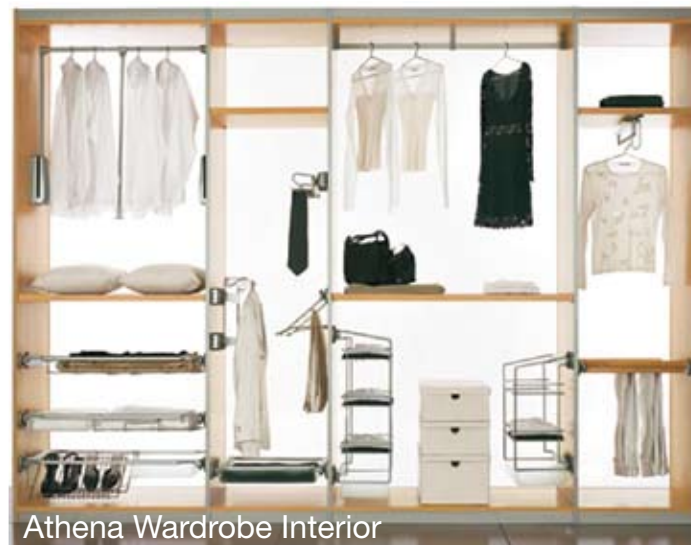

Interiors.

Think of a storage system that is both as practical as it is beautiful and you have a wardrobe interior by Wizard Wardrobes.

Athena Wardrobe Interior

Our matching wood-grain interior will compliment our range of sliding door wardrobes with maximum storage space.

LiNK Storage System

While our cutting edge aluminium system is amazingly versatile combining hanging space, shelves, drawer units and accessories to create shelving for your TV and audio system, a workspace for your home office or used behind doors as a walk-in-wardrobe. This versatile storage system is strong and sturdy yet modern and accessible.

Accessories.

Once you have chosen your perfect wardrobe, we have a variety of clever interior storage solutions that will make the most of the space that has been created.