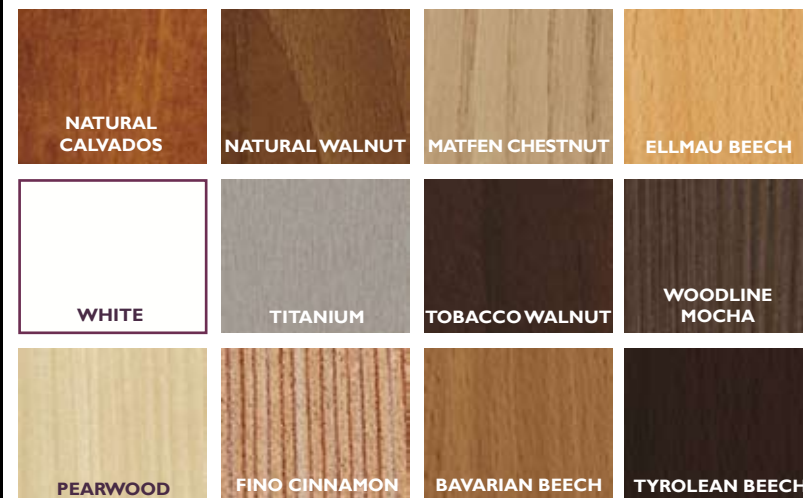

Call us on: 01489 885010 or visit:
www.wizardwardrobes.co.uk

WOOD FINISHES AVAILABLE FROM WIZARD WARDROBES

Coloured Glass

Frosted Coloured Glass

Coloured Mirror

Frosted Coloured Opaque Glass

We only use the very highest quality glass in our doors, all glass is safe to BS6206 or the new EN12600 European Standard.